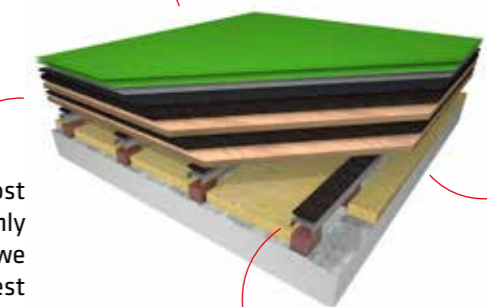

The combination of various materials ensures unprecedented energy and vibration absorption, thus preventing noise nuisance.

Lightweight, versatile, floating subfloor.