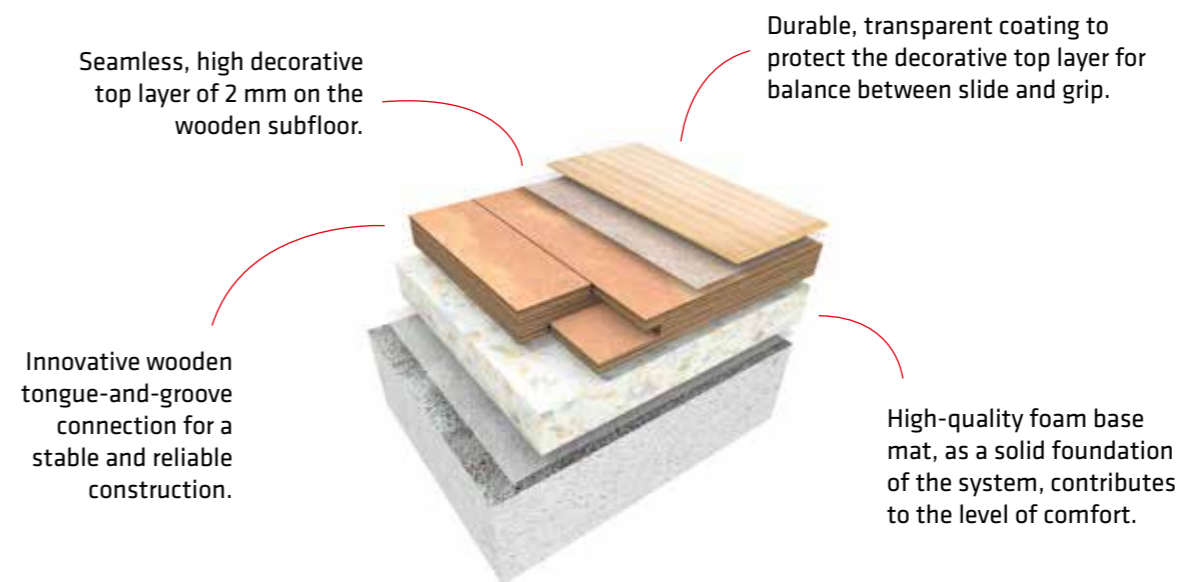

FACTS

NOMINAL THICKNESS: 40 MM
TYPE: AREA-ELASTIC