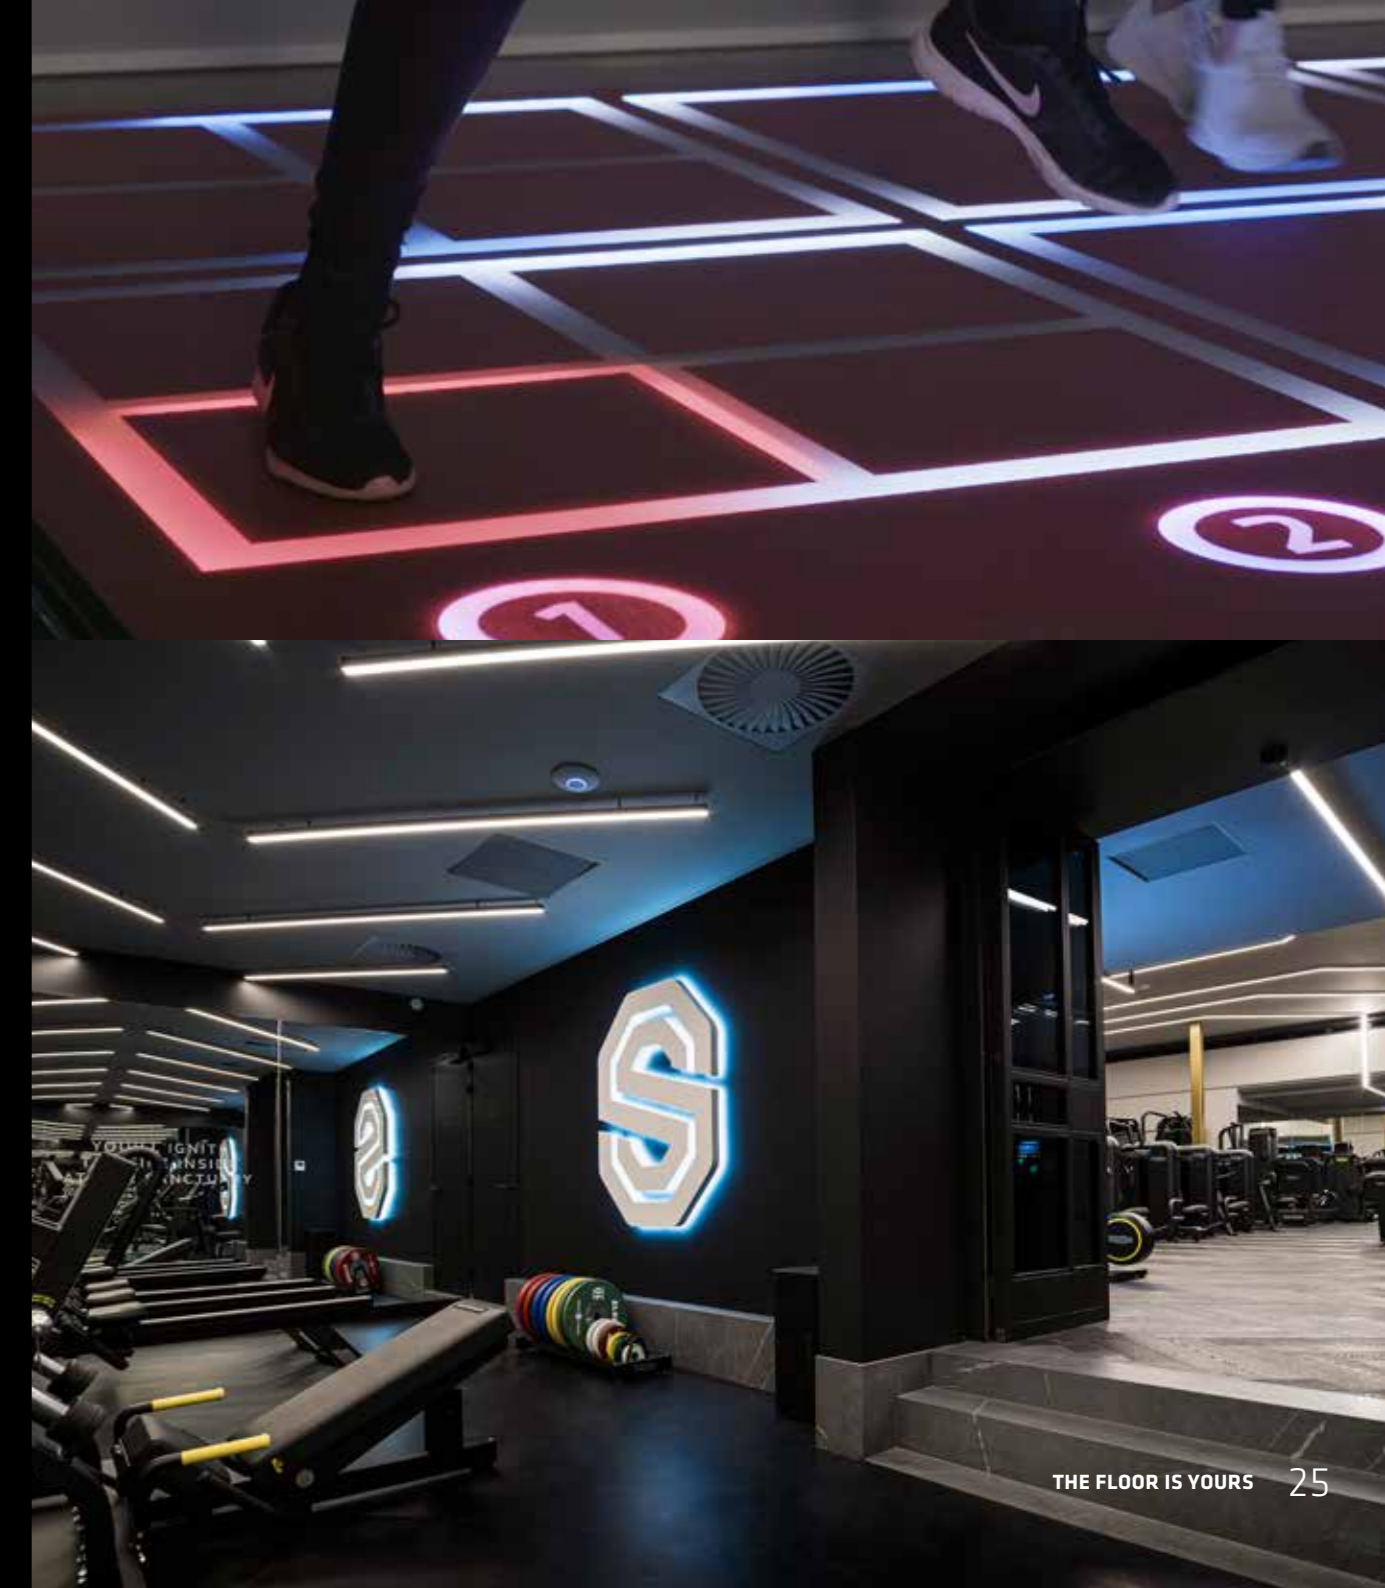

Pulastic fitness floors retain their formidable appearance and strength even after 10 years of intensive use. In addition, Pulastic has taken a substantial lead in terms of innovations that have created the ultimate fitness experience for our members with the FREESTYLED solution.

TOM MOOS

Owner Saints & Stars - Amsterdam (NL)