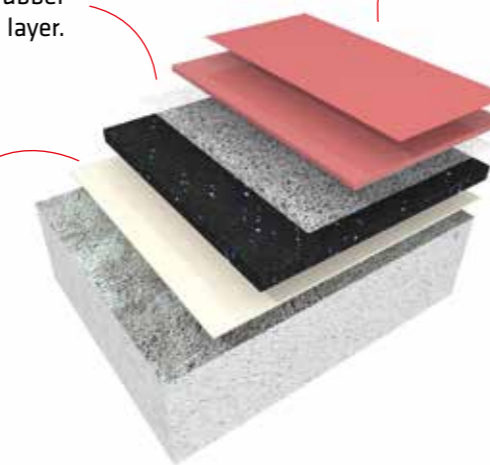

FACTS

NOMINAL THICKNESS: 10 MM
TYPE: POINT-ELASTIC

Flexible sealing layer as a connection between the rubber base mat and the top layer.

High-quality, durable, seamless and resilient 3 mm top layer for impact resistance.

Extremely strong adhesive anchors the fitness floor to the subfloor.

7 mm recycled rubber base mat, with reinforcing flakes, ensures a high density and thus optimal resistance to for example falling dumbbells/kettle bells.